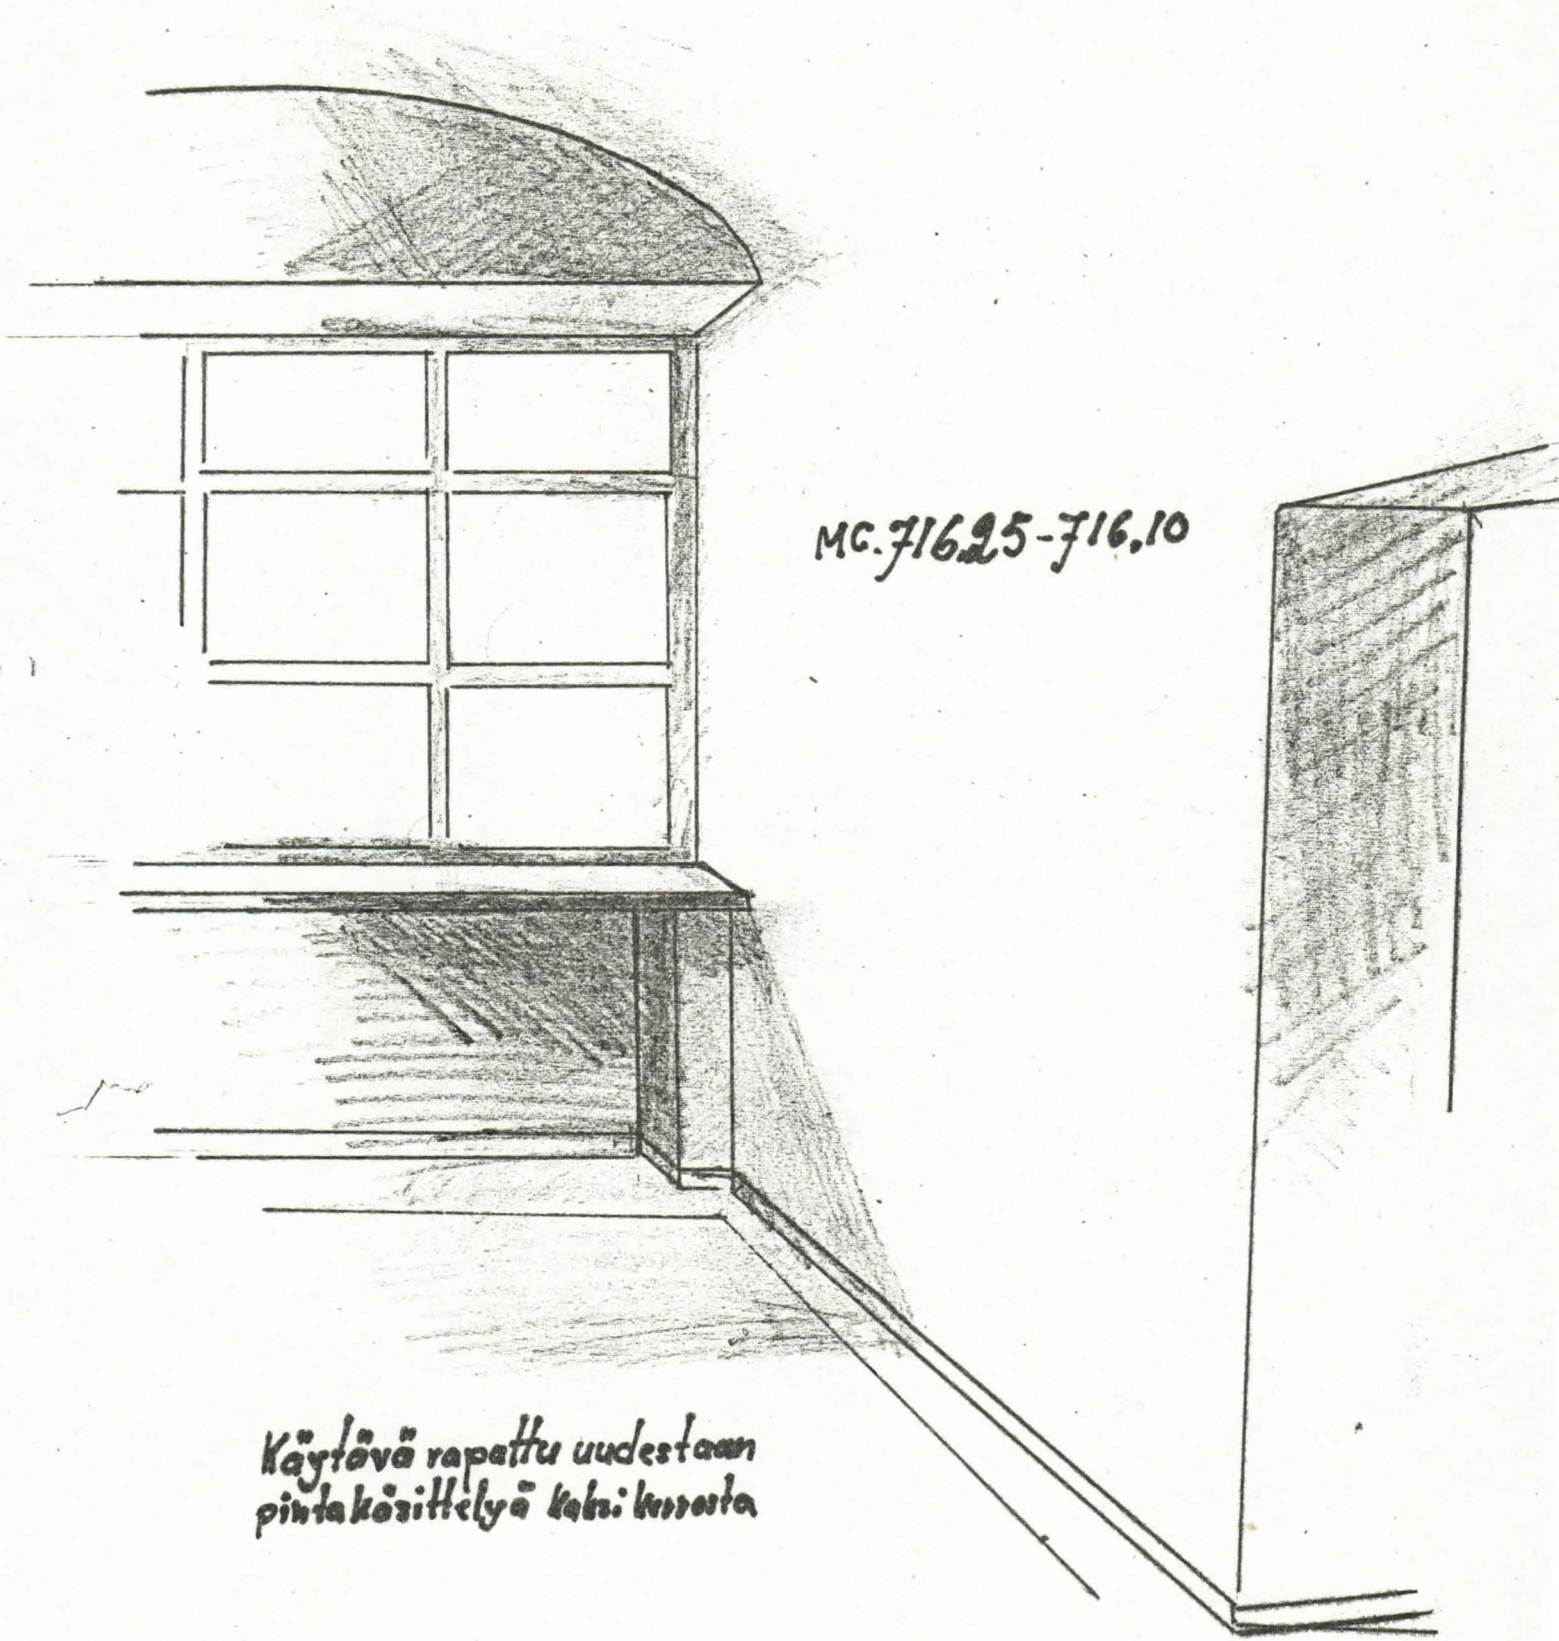

Merikasarmi
sairaalarakennus
käytävä

MC.716.25-716.10

Käytävä rapattu uudestaan
pintakäsittelyä kahdeksasta