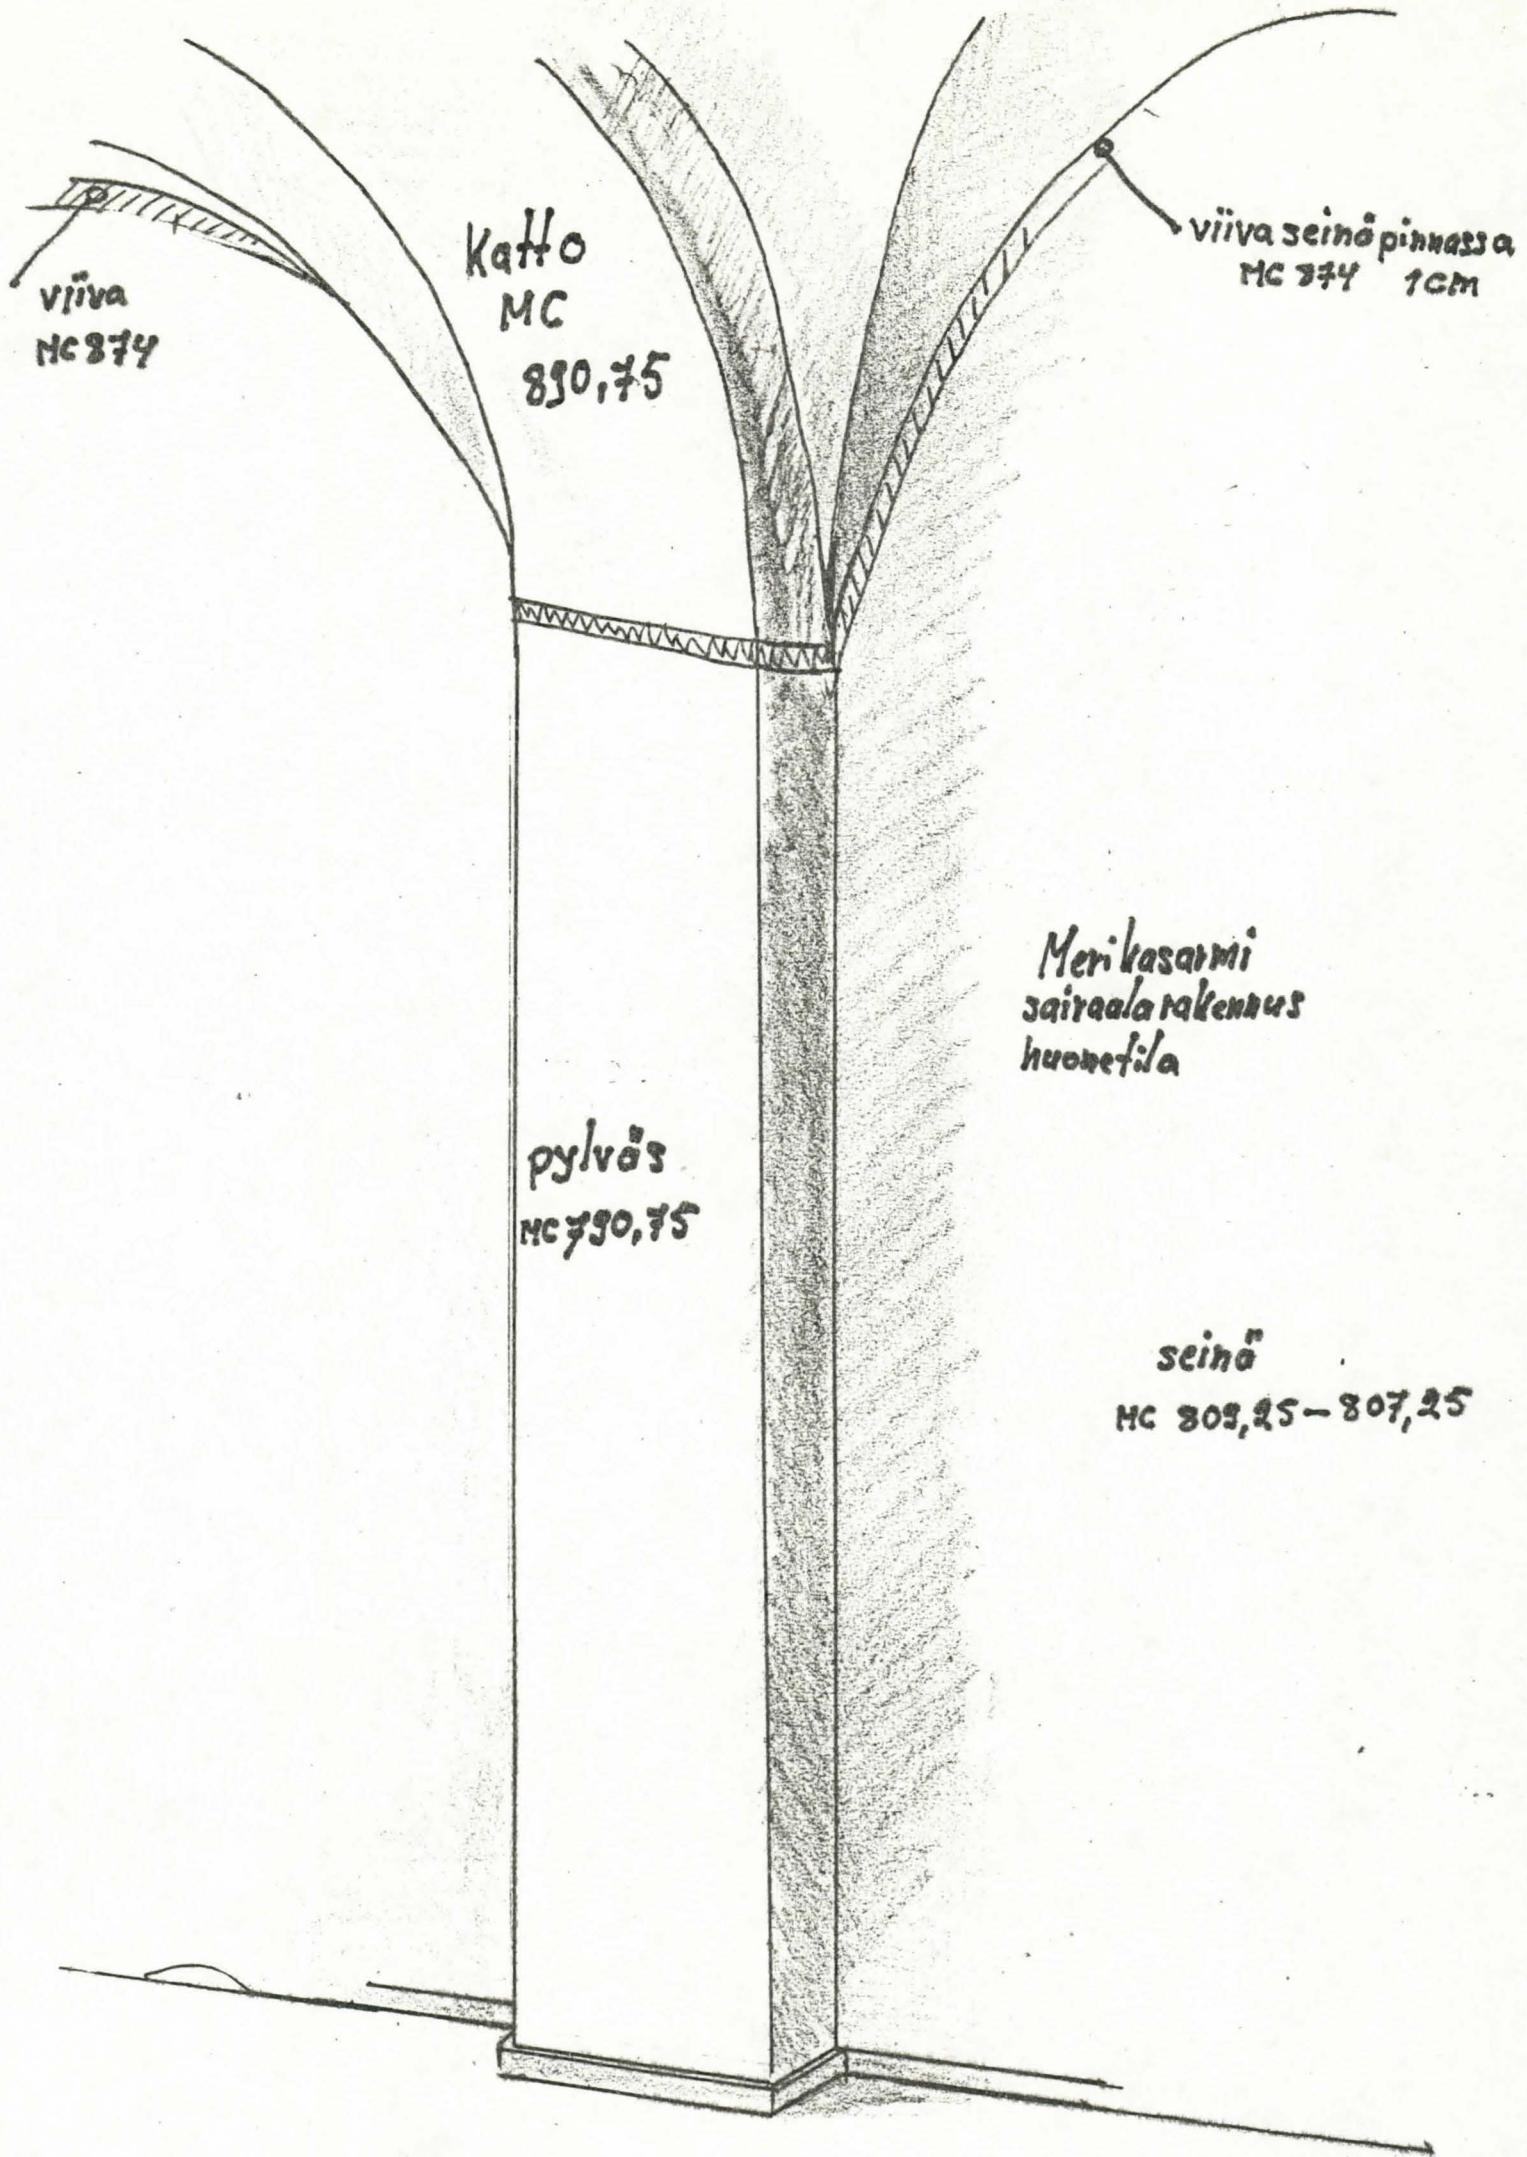

Merikosken  
upseeri flyygeeli  
käytävät 1-3 krs

A hand-drawn architectural sketch of a room corner. On the left, a staircase with several steps is shown in perspective. The wall above the staircase is shaded and has the text 'Kaivot vapattu uudestaan' written on it. Below this, a large mirror is mounted on the wall, with a decorative corner ornament in the top right corner. The mirror's frame is indicated by a dashed line. The wall below the mirror is labeled 'seinät' with height measurements 'HC 709,75 - 709,50' and a note '(ehkä huone tilana ollut koristelu vaiheessa)'. The mirror's height is labeled '231cm'. At the bottom, a horizontal line is labeled 'peilin kehys 450 cm'. In the bottom right corner, there is a note 'Meri kasarmi: uuden Flyygelin "ullakko pöytätila"'. The drawing uses pencil or light ink with some shading to indicate depth and texture.

Kaivot vapattu  
uudestaan

seinät  
HC 709,75 - 709,50  
(ehkä huone tilana ollut koristelu vaiheessa)

231cm

peilin kehys 450 cm

Meri kasarmi:  
uuden Flyygelin  
"ullakko pöytätila"

A detailed architectural sketch of a staircase. The staircase is shown in a perspective view, with several steps leading upwards. The walls and ceiling are vaulted, with the ceiling featuring a series of intersecting arches. The drawing uses fine lines and cross-hatching for shading and texture. On the left side, there is a vertical rectangular element, possibly a door or a wall panel. The overall style is that of a technical or architectural drawing.

Merikosken  
mehistö rakennus  
käytävä 1-3 Krs

Merikasarmi  
sairaalarakennus  
käytävä

MC.716.25-716.10

Käytävä rapattu uudestaan  
pintakäsittelyä kahdeksasta

Katto  
MC  
890,75

viiva  
MC 874

viiva seinäpinnassa  
MC 874 1cm